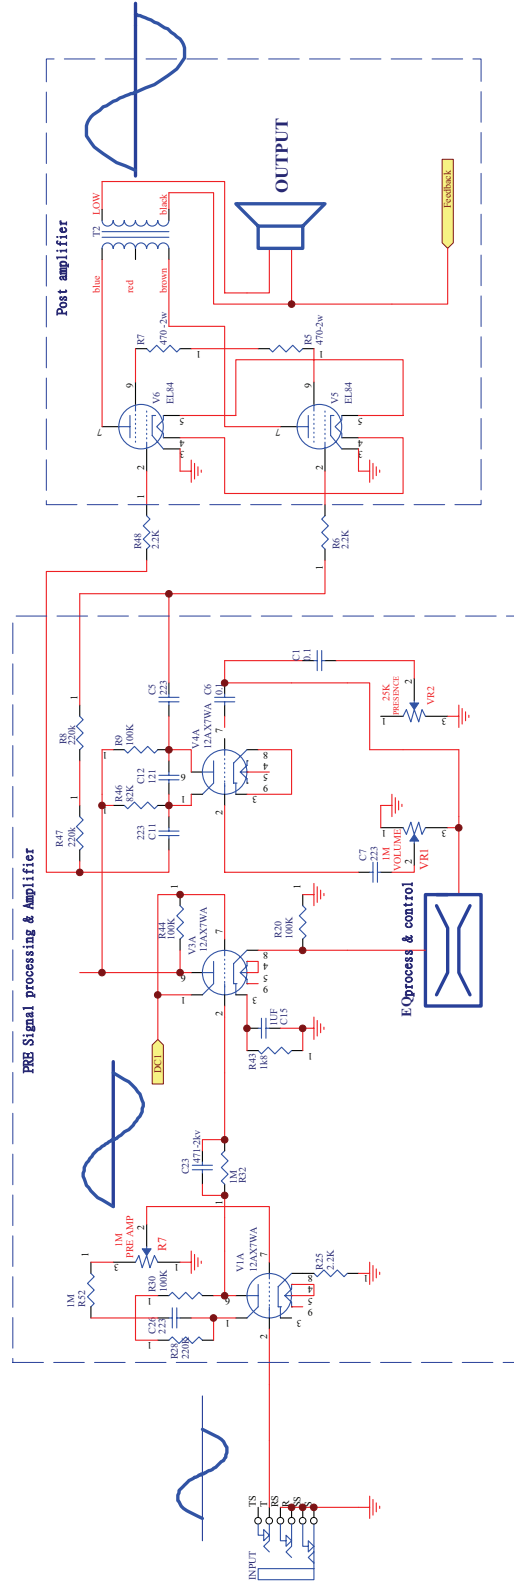

JCA20H BLOCK DIAGRAM

Title			
JCA20H Block Diagram			
Size	Model No.	Revision	
A3	JCA20H	VERI00003	
Date:	19-Dec-2009	Sheet	of 1
Drawn:	Pravin Vasantharam9033	Drawn By:	Pravin

Title	
Size	Number
A4	
Date:	Revision
3-Dec-2009	
File:	Sheet 1 of 2
JET CITY 20-PREAMP- CIRCUITS	Drawn By: Jan Li

1 2 3 4

D C B A

1 2 3 4

A

Title		Revision	
Size	A4	Number	
Date:	3-Dec-2009	Sheet	2 of 2
File:	JET CITY 20-PREAMP CIRCUITS	Drawn By:	Jan Li

4 3 2 1 4 3 2 1 4 3 2 1

D C B A D C B A D C B A