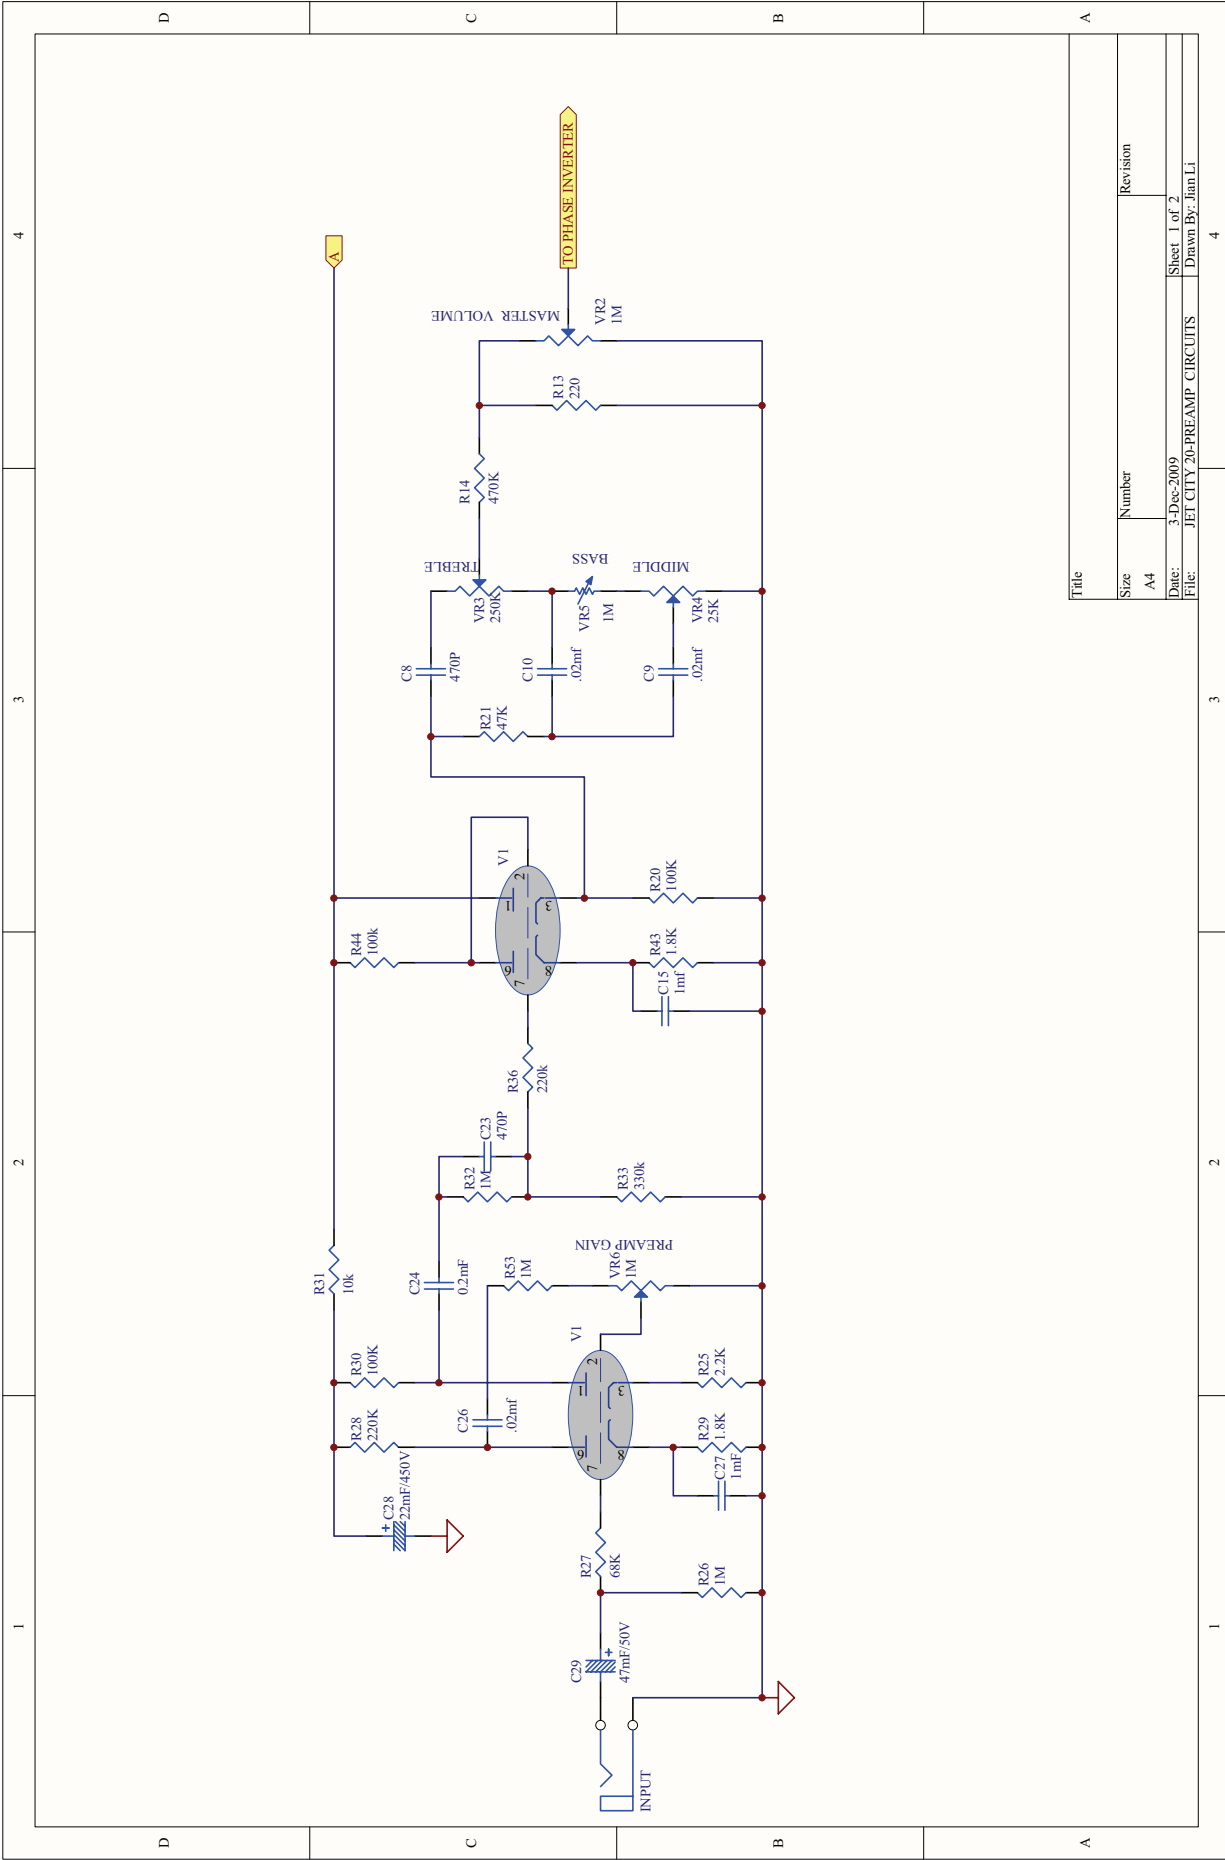

JCA20H BLOCK DIAGRAM

Title			
JCA20H Block Diagram			
Size	Model No.	Revision	
A3	JCA20H	VERI00003	
Date:	19-Dec-2009	Sheet	of 1
Drawn:	Pravin Vasantharam9033	Drawn By:	Pravin

Title	
Size	Number
A4	
Date:	Revision
3-Dec-2009	
File:	Sheet 1 of 2
JET CITY 20-PREAMP- CIRCUITS	Drawn By: Jan Li

1 2 3 4

D C B A

1 2 3 4

A

Title		Revision	
Size	A4	Number	
Date:	3-Dec-2009	Sheet	2 of 2
File:	JET CITY 20-PREAMP CIRCUITS	Drawn By:	Jan Li

4 3 2 1 4 3 2 1 4 3 2 1

D C B A D C B A D C B A