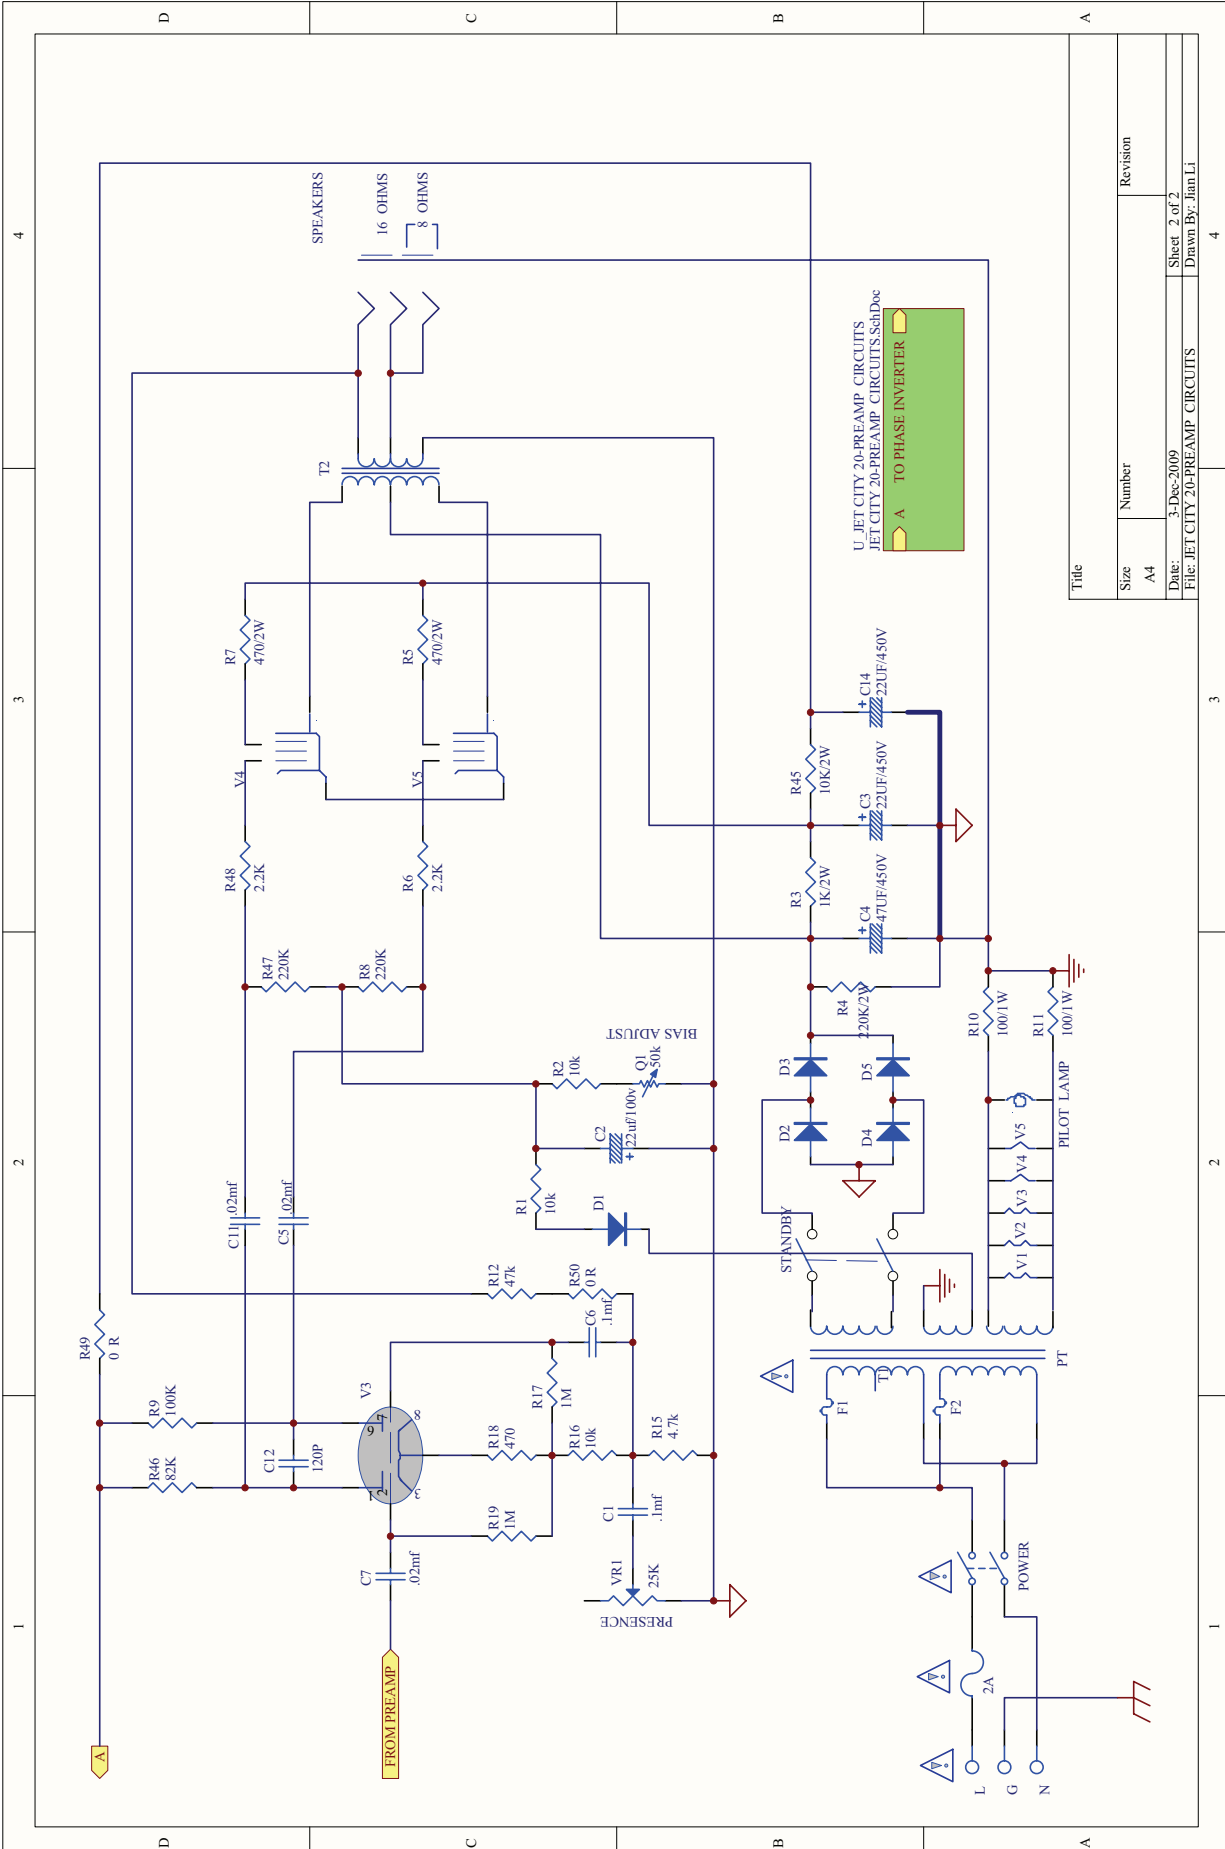

JCA20H BLOCK DIAGRAM

Title			
JCA20H Block Diagram			
Size	Model No.	Revision	
A3	JCA20H	VERI00003	
Date:	19-Dec-2009	Sheet	of 1
Drawn:	Pravin Vasantharam9033	Drawn By:	Pravin

Title	
Size	Number
A4	
Date:	Revision
3-Dec-2009	
File:	Sheet 1 of 2
JET CITY 20-PREAMP- CIRCUITS	Drawn By: Jan Li

1 2 3 4

D C B A

1 2 3 4

A

Title		Revision	
Size	A4	Number	
Date:	3-Dec-2009	Sheet	2 of 2
File:	JET CITY 20-PREAMP CIRCUITS	Drawn By:	Jan Li

4 3 2 1 4 3 2 1 4 3 2 1

D C B A D C B A D C B A